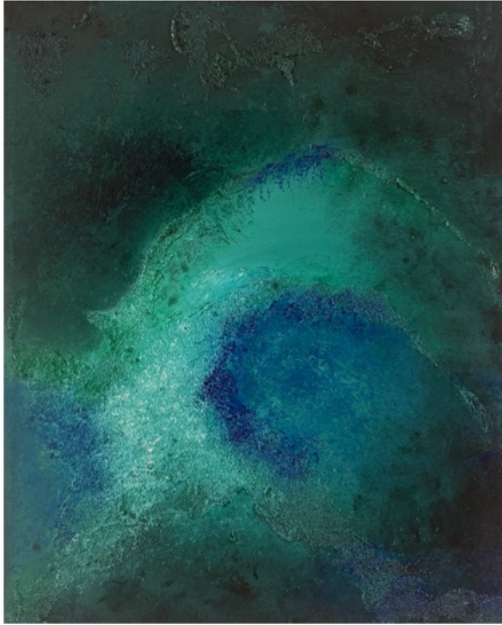

Evoartworks by Asya B.
Acrylic, texture on canvas
Personality Crash
80x100cm

Evoartworks by Asya B.
Acrylic, texture on canvas
Overwritten
60x80cm

**Evoartworks by Asya B.
Acrylic, texture on canvas
Galaxy
40x50cm**

Evoartworks by Asya B.
Acrylic on paper
Outage
35x45cm

Evoartworks by Asya B.
Acrylic on canvas
Masks
28x36cm

**Evoartworks by Asya B.
Acrylic, texture on canvas
Coincidence
28x35.5cm**

Evoartworks by Asya B.
Acrylic on paper
Exploration
19x26cm